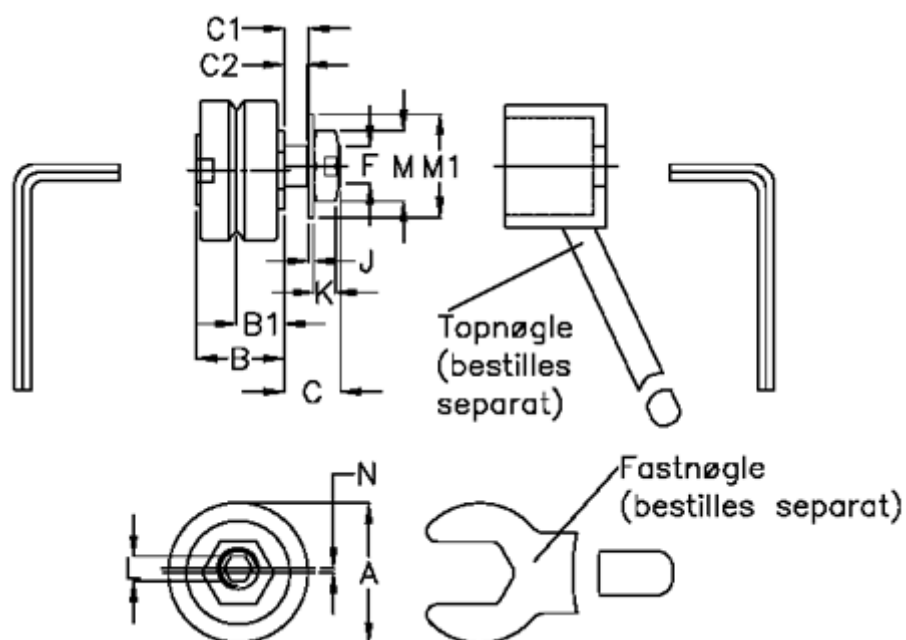

Article number: 057153102524

Description: HEPCO GV3 bearing SJ 25 DENS
Standard With Short Stud

Measures

a = 25.0	K = 5.0
B = 16.6	L = 3
B1 = 9.00	M = 13
C = 9.8	M1 = 17
C1 = 3.8	N = 0.75
C2 = 3.4	Weight kg/1000 = 0.048
F = M8 x 1	
J = 1.00	